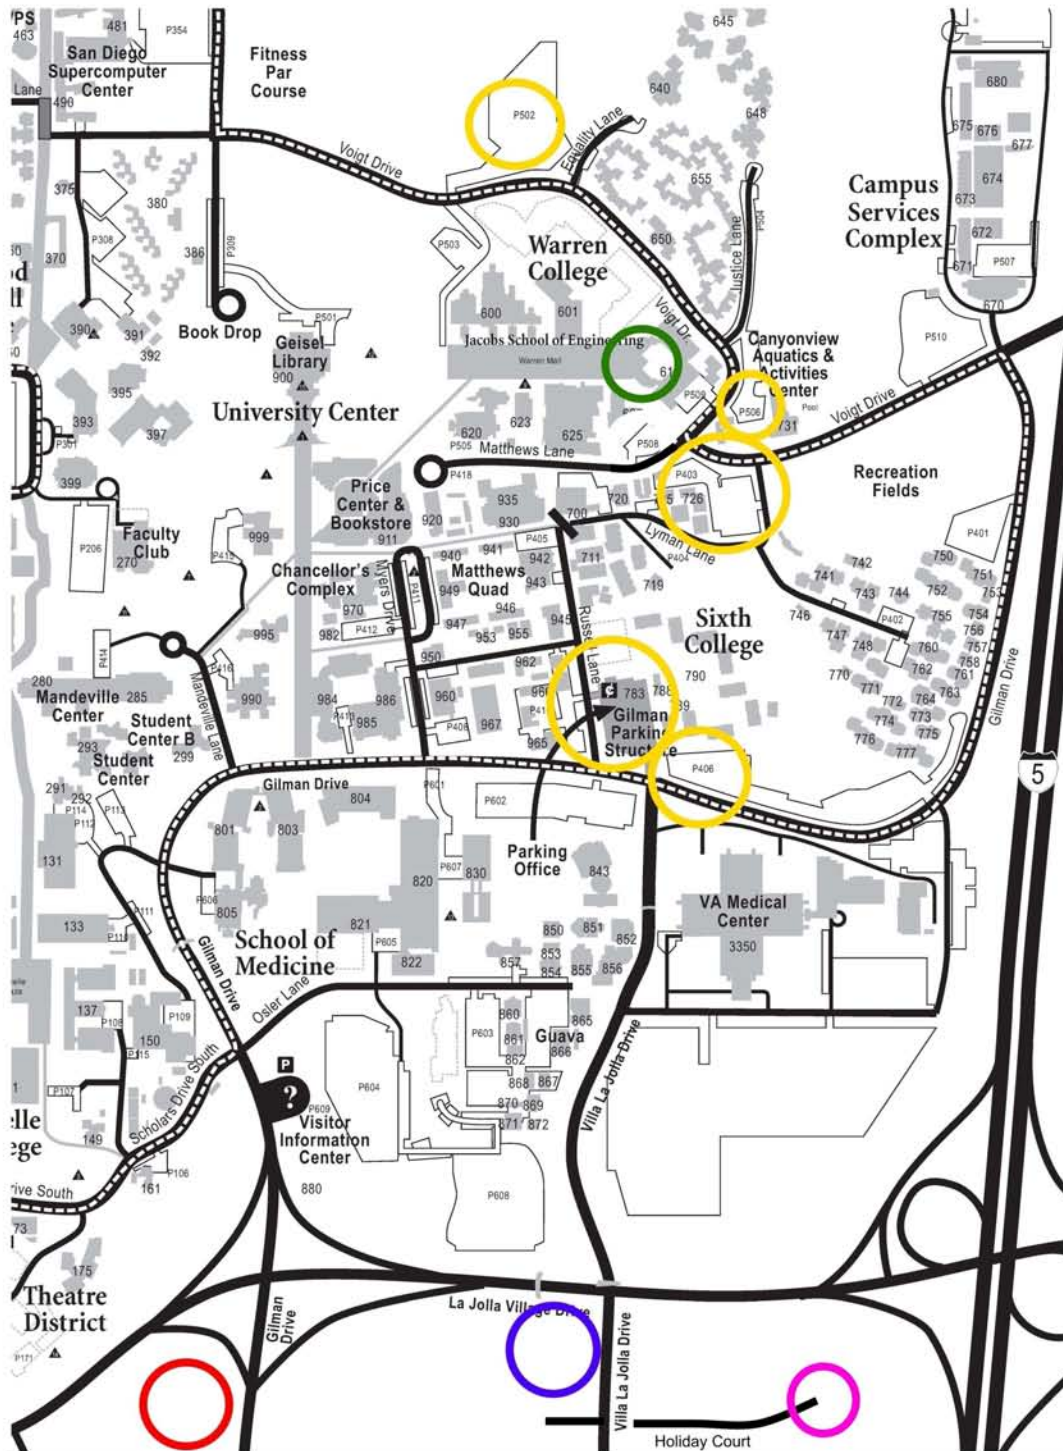

# Symposium on Multi-Scale Dislocation Dynamics

## Important Locations

- Residence Inn, 8901 Gilman Dr.
- Parking Lots
- Symposium Location (EBU II Room 479)
- Rock Bottom Restaurant, 8980 Villa La Jolla Dr. and El Torito Restaurant, 8910 Villa La Jolla Dr.
- Sheraton La Jolla Hotel, 3299 Holiday Court